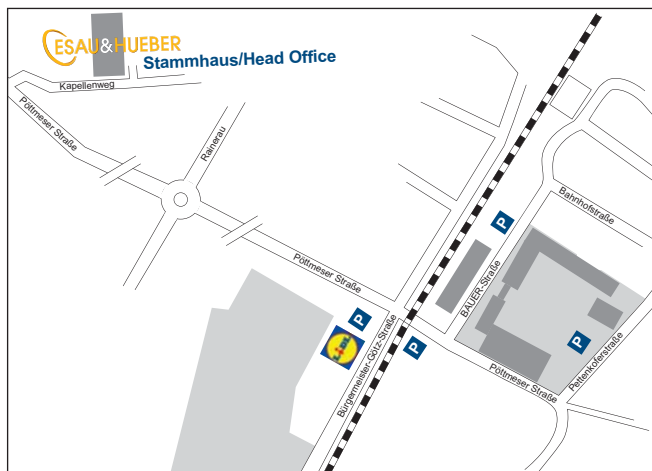

## From Stuttgart/Munich on motorway A8.

Leave the motorway at Junction 74, Exit Dasing, and join the B300 in the direction of Ingolstadt/Regensburg.

## From Nuremberg/Munich on motorway A9.

Leave the motorway at Junction 64, Exit Langenbruck, and join the B300 in the direction of Augsburg.

## B300 Exit Schrobenhausen.

- After leaving the B300 at Exit Schrobenhausen, turn left into Gerolsbacher Straße.
- Follow the main road leading straight into Aichacher Straße until you reach the Thiers-Platz roundabout.
- Leave the roundabout at the third exit and turn into Hörzhausener Straße.
- Stay on the main road making a sharp right turn into Pöttmeser Straße.
- Follow the road and turn right into Kapellenweg shortly before you reach the end of the village.